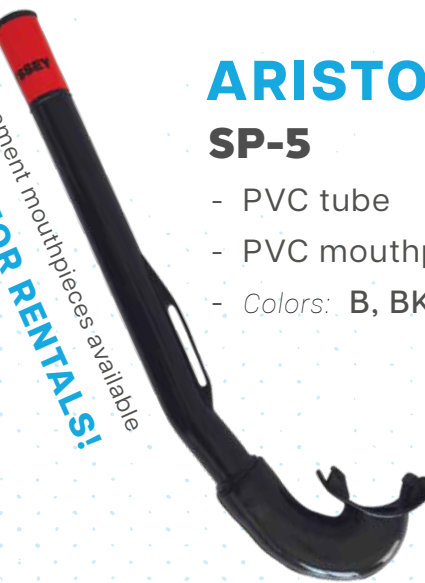

ARISTO

SP-5

- PVC tube
- PVC mouthpiece
- Colors: B, BK, Y