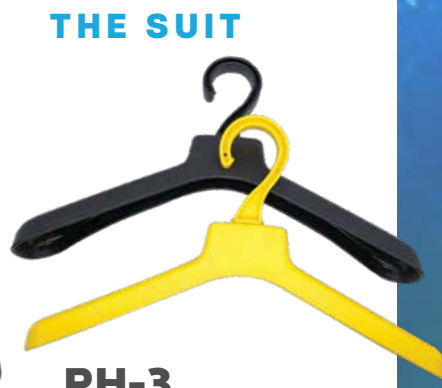

## THE KIT

**PH-1**  
- Multiple arms for drying gear  
- Swivel hook

**PH-2**  
- Anti-Slip BC hanger w/ DIN thread

Colors:  
Black, Yellow

**PH-3**  
- Wetsuit hanger  
- Swivel hook