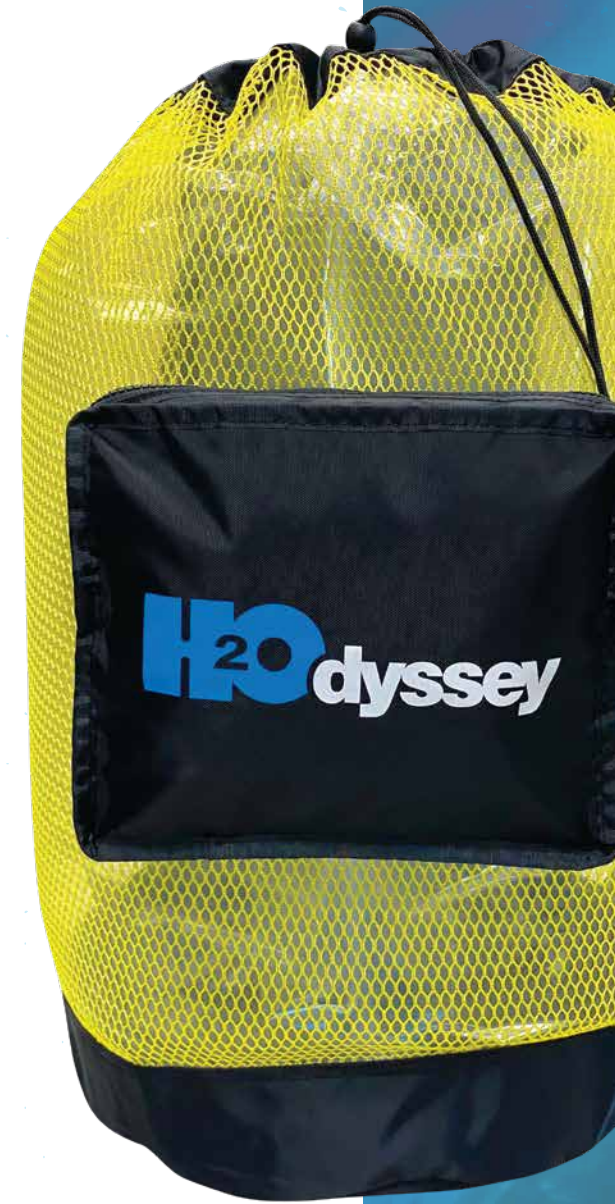

## LINE CUTTER PLC

- Blade: 3", S.S. 420
- Nylon grip

## KANGAROO BACKPACK DBD-2

- Polyester mesh
- Rustproof YKK heavy duty Delrin zipper
- 420 Denier nylon fabric with interior PU coating
- Folds into a carrying case
- Size: 27.5" x 14.5" x 14.5"
- Colors: Black, Pink, Yellow