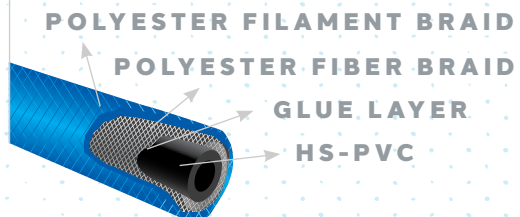

## PA-5

DIN-Yoke  
Adapter

**RHINO  
PLPHR**

LP Hose  
Braided Rhino

- Colors: Black, Yellow

<b>WORKING</b> Pressure	<b>BURST</b> Pressure
1,500 p.s.i	6,000 p.s.i

**HOOKAH HOSES  
RUBBER**

**3LPH-Y**